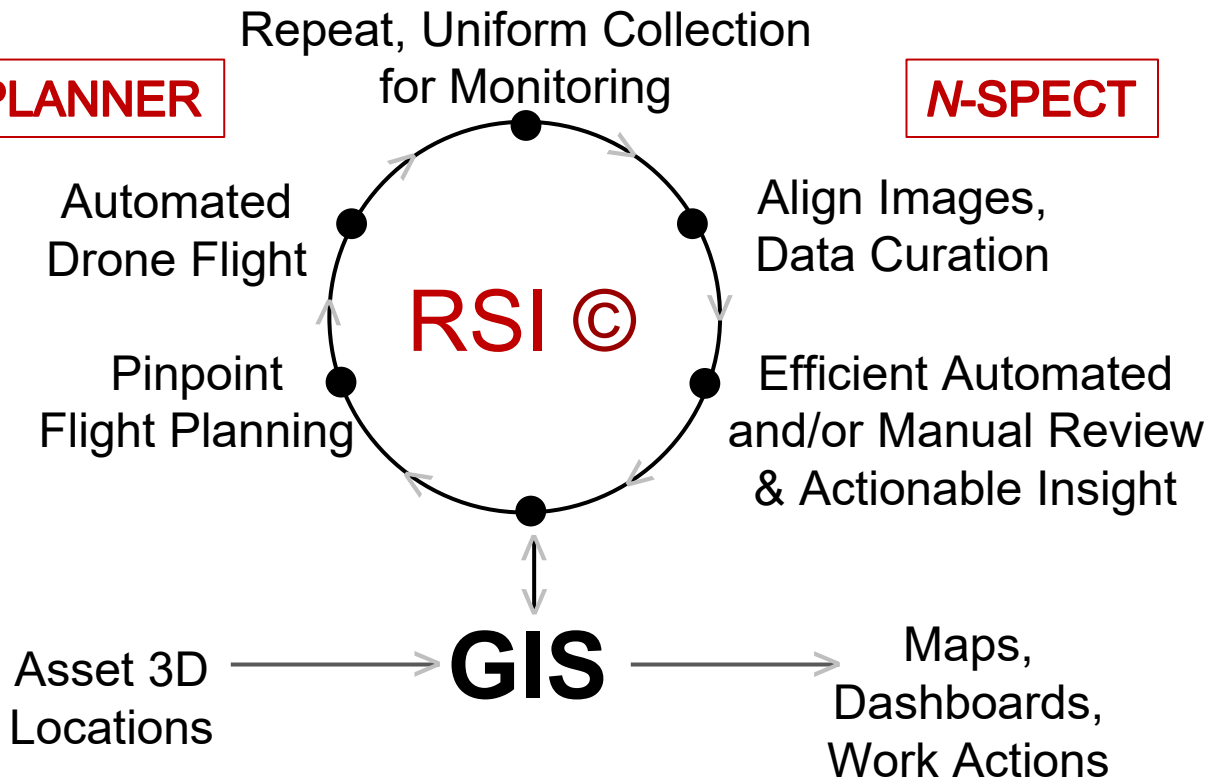

CHANGEAERIAL

Tools for Automated Drone Inspections

N-SUITE Software Bundle

N-SUITE is a bundled option for ChangeAerial's software. N-SUITE includes N-PLANNER and N-SPECT for the combined benefits of end-to-end Repeat Station Imaging (RSI ©) workflows.

N-SUITE exploits RSI © end-to-end optimized procedures through a simple 3-step methodology: Gather - Analyze - Act, using time-series aerial images and artificial intelligence (AI) to analyze and extract actionable inspection insights, to deliver industry leading accuracy and efficiency for better outcomes.

GATHER - ANALYZE - ACT

esri Partner Network
Startup

SOUTHERN CALIFORNIA

ENERGY INNOVATION
NETWORK

Imperial | Riverside | San Bernardino | San Diego

www.changeaerial.com